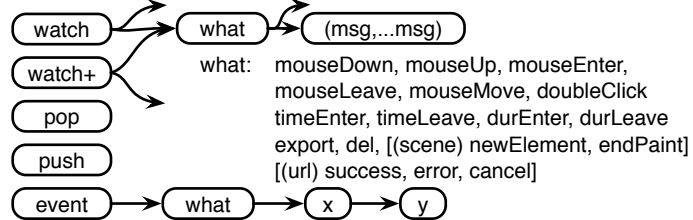

Queries

Removing

Events