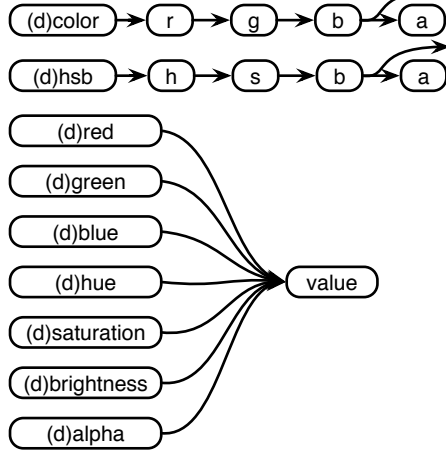

Common messages

Position

Color

Origin

Transform

Effects

Time

Queries

Removing

Events

'set' message

Common misc

Log