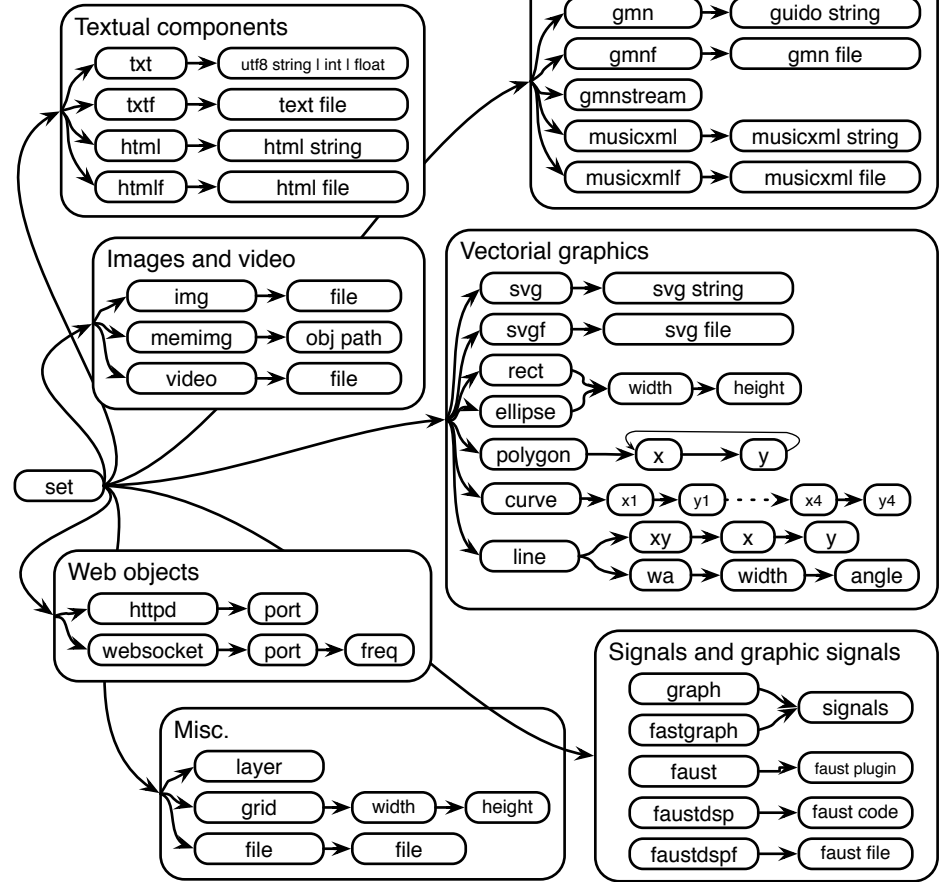

Common messages

Position

Color

Origin

Transform

Effects

Time

Queries

Removing

Events

'set' message

Common misc

Log